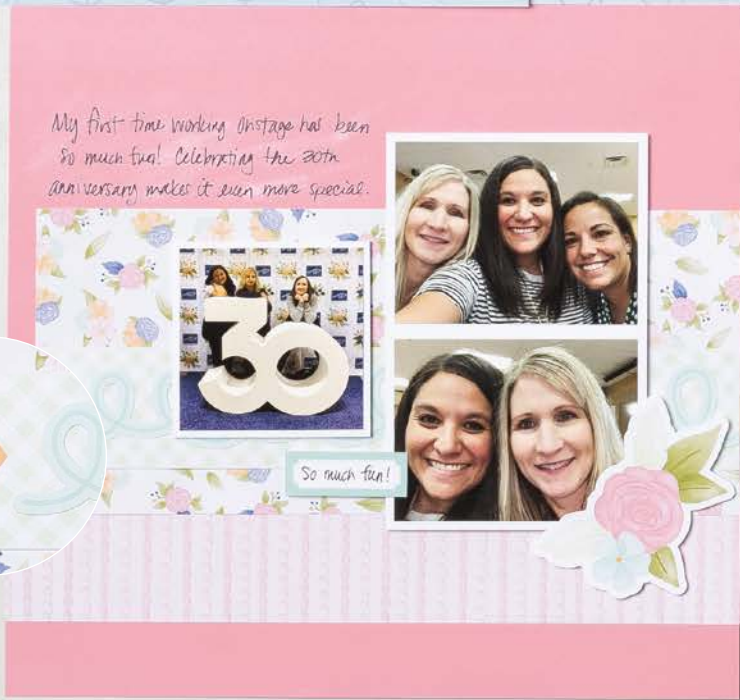

White Core

Has a white core that's great for techniques like tearing. Complements our solid-core cardstock.

Two Sided

Two-sided paper with a light side and a dark side of the same color!

Versatile

Gives you more color options and is easy to use with your favorite stamps and tools.

Flag the ends of paper pieces for a layered look.

Wildflower Celebrations

SCRAPBOOKING WORKSHOP KIT

166623 | \$36.00

Makes three two-page 12" x 12" (30.5 x 30.5 cm) scrapbook spreads. Kit includes one of each item listed below.