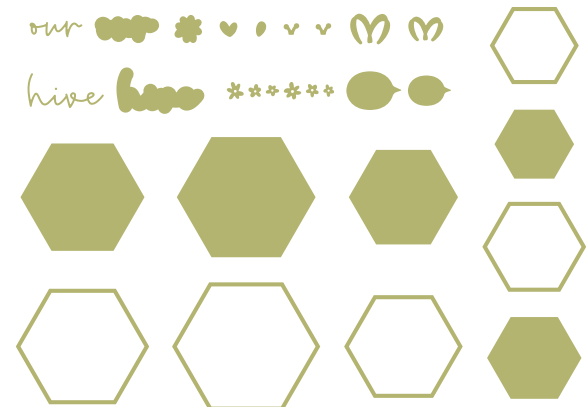

MEANT TO BEE DIES • 166582 | $35.00
24 dies. Largest die: 5" x 4-3/8" (12.7 x 11.1 cm).